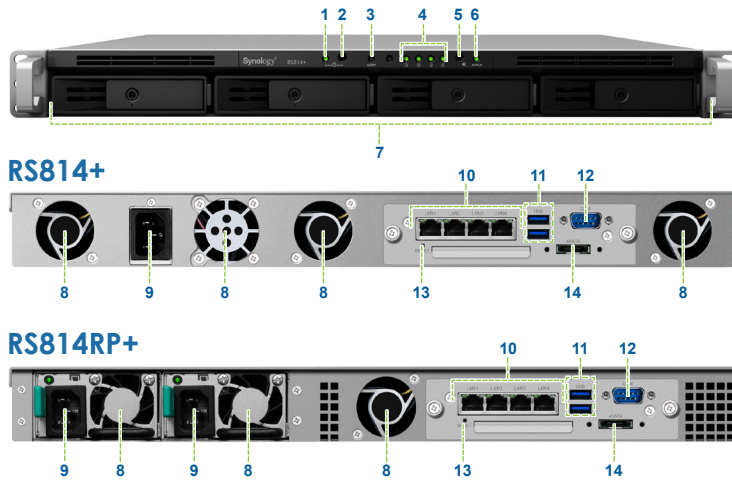

Connections & Buttons

1. 1 Power Indicator
2. 2 Power Button
3. 3 Alert Indicator
4. 4 Disk Indicators
5. 5 Beep off Button
6. 6 Status Indicator
7. 7 Hard Drive Trays
8. 8 Fan
9. 9 Power Port
10. 10 Gigabit LAN ports
11. 11 USB 3.0 Ports
12. 12 Console Port
13. 13 RESET Button
14. 14 eSATA Port

Technical Specifications

Hardware

CPU	Intel® Atom Dual Core 2.13GHz
Floating Point	Yes
Memory	DDR3 2GB (Expandable, up to 4GB)
Internal HDD/SSD	3.5" or 2.5" SATA(II) X 4 (hard drives not included)
Max Internal Capacity	16TB (4 X 4TB HDD) (The actual capacity will differ according to volume types)
Hot Swappable Drive	Yes
External Ports	USB 3.0 port X 2, eSATA port X 1
Size (HxWxD) (mm)	44 X 430.5 X 457.5 (RS814+) / 44 X 430.5 X 570.5 (RS814RP+)
Weight	7.11kg (RS814+) / 9.43kg (RS814RP+)
LAN	Gigabit X 4
Wake on LAN/WAN	Yes
Wireless Support (dongle)	Yes
AC Input Power Voltage	100V to 240V AC
Power Frequency	50 / 60Hz, Single Phase
Operating Temperature	5°C to 35°C (40°F to 95°F)
Storage Temperature	-10°C to 70°C (15 to 155°F)
Relative Humidity	5% to 95% RH

General

Networking Protocols	CIFS, AFP, NFS, FTP, WebDAV, CalDAV, iSCSI, Telnet, SSH, SNMP, VPN (PPTP, OpenVPN™, L2TP)
File System	Internal: EXT4 External: EXT4, EXT3, FAT, NTFS, HFS+
Storage Management	Max File System Size: 108TB, Max Internal Volume #: 512, Max iSCSI Target #: 32, Max iSCSI LUN#: 256, RAID Clone/Snapshot support; Supported RAID Type : Synology Hybrid RAID, Basic, JBOD, RAID 0, RAID 1, RAID 5, RAID 6, RAID 10; Synology Expansion Unit Support: RX410
File Sharing Capability	Max User Account: 2048, Max Group: 256, Max Shared Folder: 512, Max Concurrent CIFS/AFP/FTP Connections : 512
Privilege	Windows Access Control List (ACL)
Virtualization	VMware vSphere 5, Microsoft® Hyper-V, Citrix Ready
Directory Service	Windows AD Integration: Domain Users login via Samba (CIFS)/AFP/FTP/File Station, LDAP Integration
Security	FTP over SSL/TLS, IP Auto-Block, Firewall, Encrypted Network Backup over Rsync, HTTPS Connection
Utilities	Synology Assistant, Synology Data Replicator 3
Supported Clients	Windows XP onward, Mac OS X® 10.5 onward, Ubuntu 9.04 onward
Supported Browsers	Chrome®, Firefox®, Internet Explorer®: 8 or later, Safari 5® or later, Safari (iOS 5 or later on iPad®), Chrome (Android 4.0 on tablets)
Language	English, Deutsch, Français, Italiano, Español, Dansk, Norsk, Svensk, Nederlands, Русский, Polski, Magyar, Português do Brasil, Português Europeu, Türkçe, Český, 日本語, 한국어, 繁體中文, 简体中文